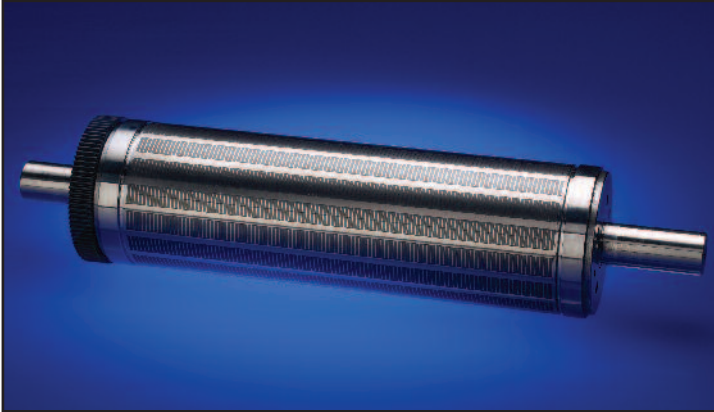

Magnetic Cylinders

RotoMetrics Magnetic Cylinders are available for virtually all types of label presses and converting machinery, allowing converters to use flexible dies in many different applications.

Features:

- Drive gear, included with each cylinder
- Superior magnetic strength (holding power); higher strength magnet configurations available based on the application
- Guaranteed precise tolerances
- True concentricity (roundness) for maximum die-cutting effectiveness
- Integral assembly for maximum durability and resistance to damage