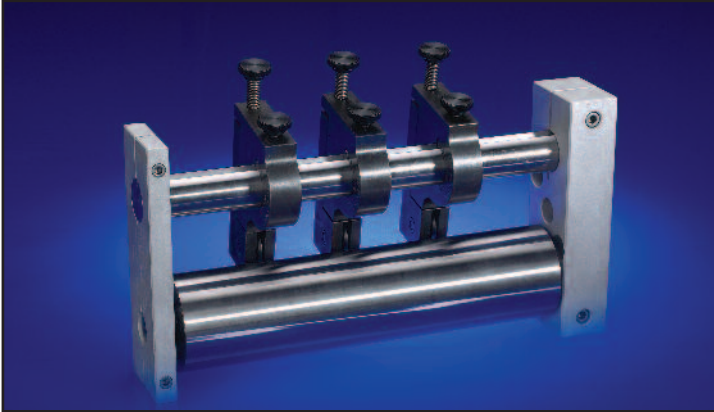

RD Scorer Units

The RotoMetrics RD Scorer Unit is a self-contained scorer that simply bolts on to your press in whatever location you feel is most advantageous.

And because it's not gear driven and requires no power from the press—a RotoMetrics exclusive feature—our RD Scorer can replace adjustable scoring tools that already operate within one of your die cutting stations. That frees your station for other die cutting or laminating jobs, giving your press added versatility and profitability.

Features:

- Consists of an anvil roll, cutting blades, blade holders, mounting shaft for blades and mounting brackets for the unit
- Includes three fully hardened tool steel blades and blade holders; more may be added as an option
- Blades can be refinished; replacements are a stock item and are available for immediate delivery
- A variety of perf blades are also available

Advantages:

- Unit is self-contained—requires no gear or power from the press
- Bolt-on mounting brackets allow for flexible placement
- Replaces adjustable scoring tools used in die stations
- Cutting blades are fully adjustable across the web (center to center across minimum dimension is .750" - 19 mm)
- Depth of cut can be easily adjusted on each blade by turning an adjustment screw on each blade holder